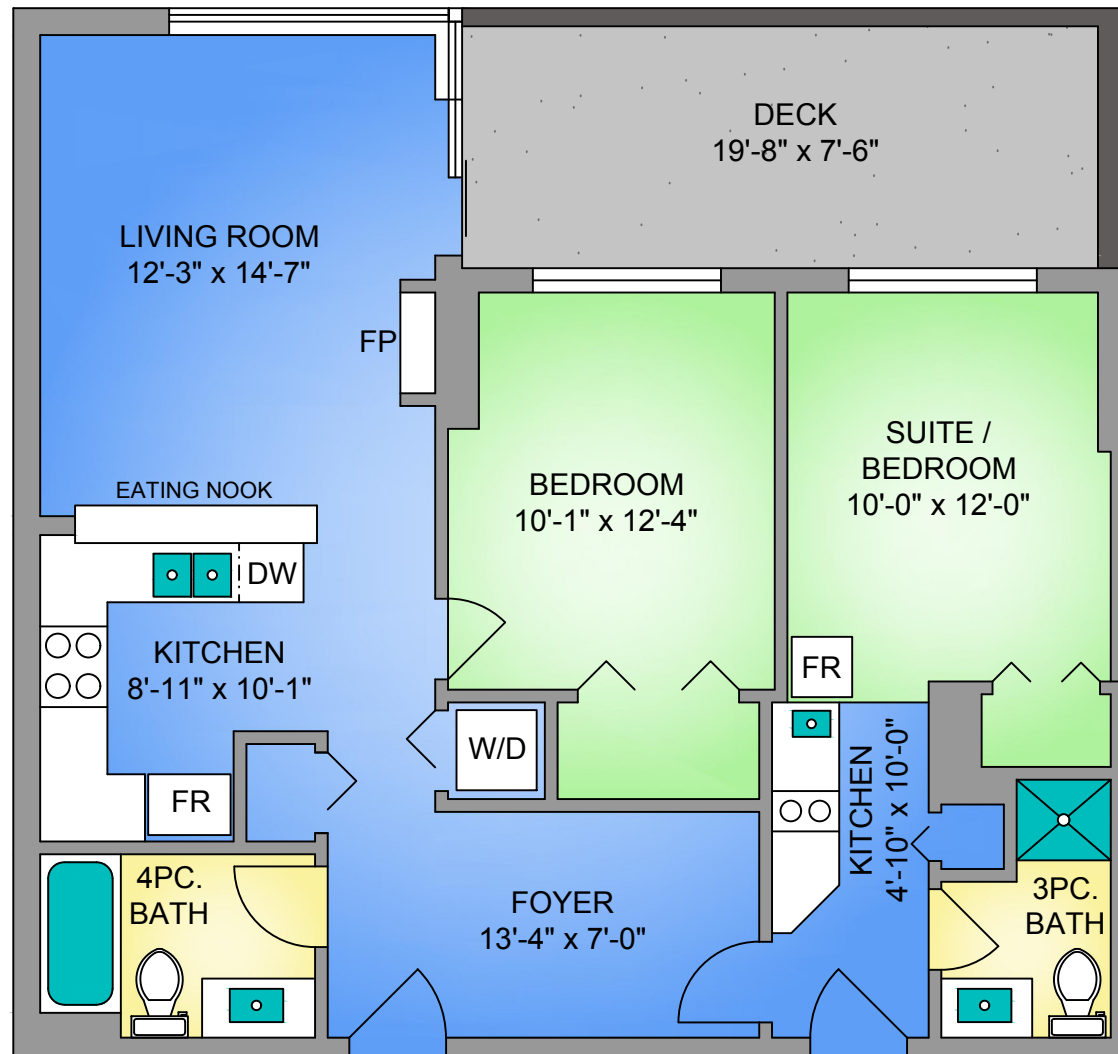

MAIN FLOOR
919 SQ. FT.
 8'-6" CEILING HEIGHT

505-9298 UNIVERSITY CRESCENT, BURNABY
 SEPTEMBER 16, 2022
 PREPARED FOR THE EXCLUSIVE USE OF MIKE DICKIE.
 PLANS MAY NOT BE 100% ACCURATE, IF CRITICAL BUYER TO VERIFY.

FLOOR	TOTAL	AREA (SQ. FT.)	
		FINISHED	DECK
MAIN	919	919	148
TOTAL	919	919	148

Mike Dickie
 Macdonald Realty
 Cell: 604-230-8086